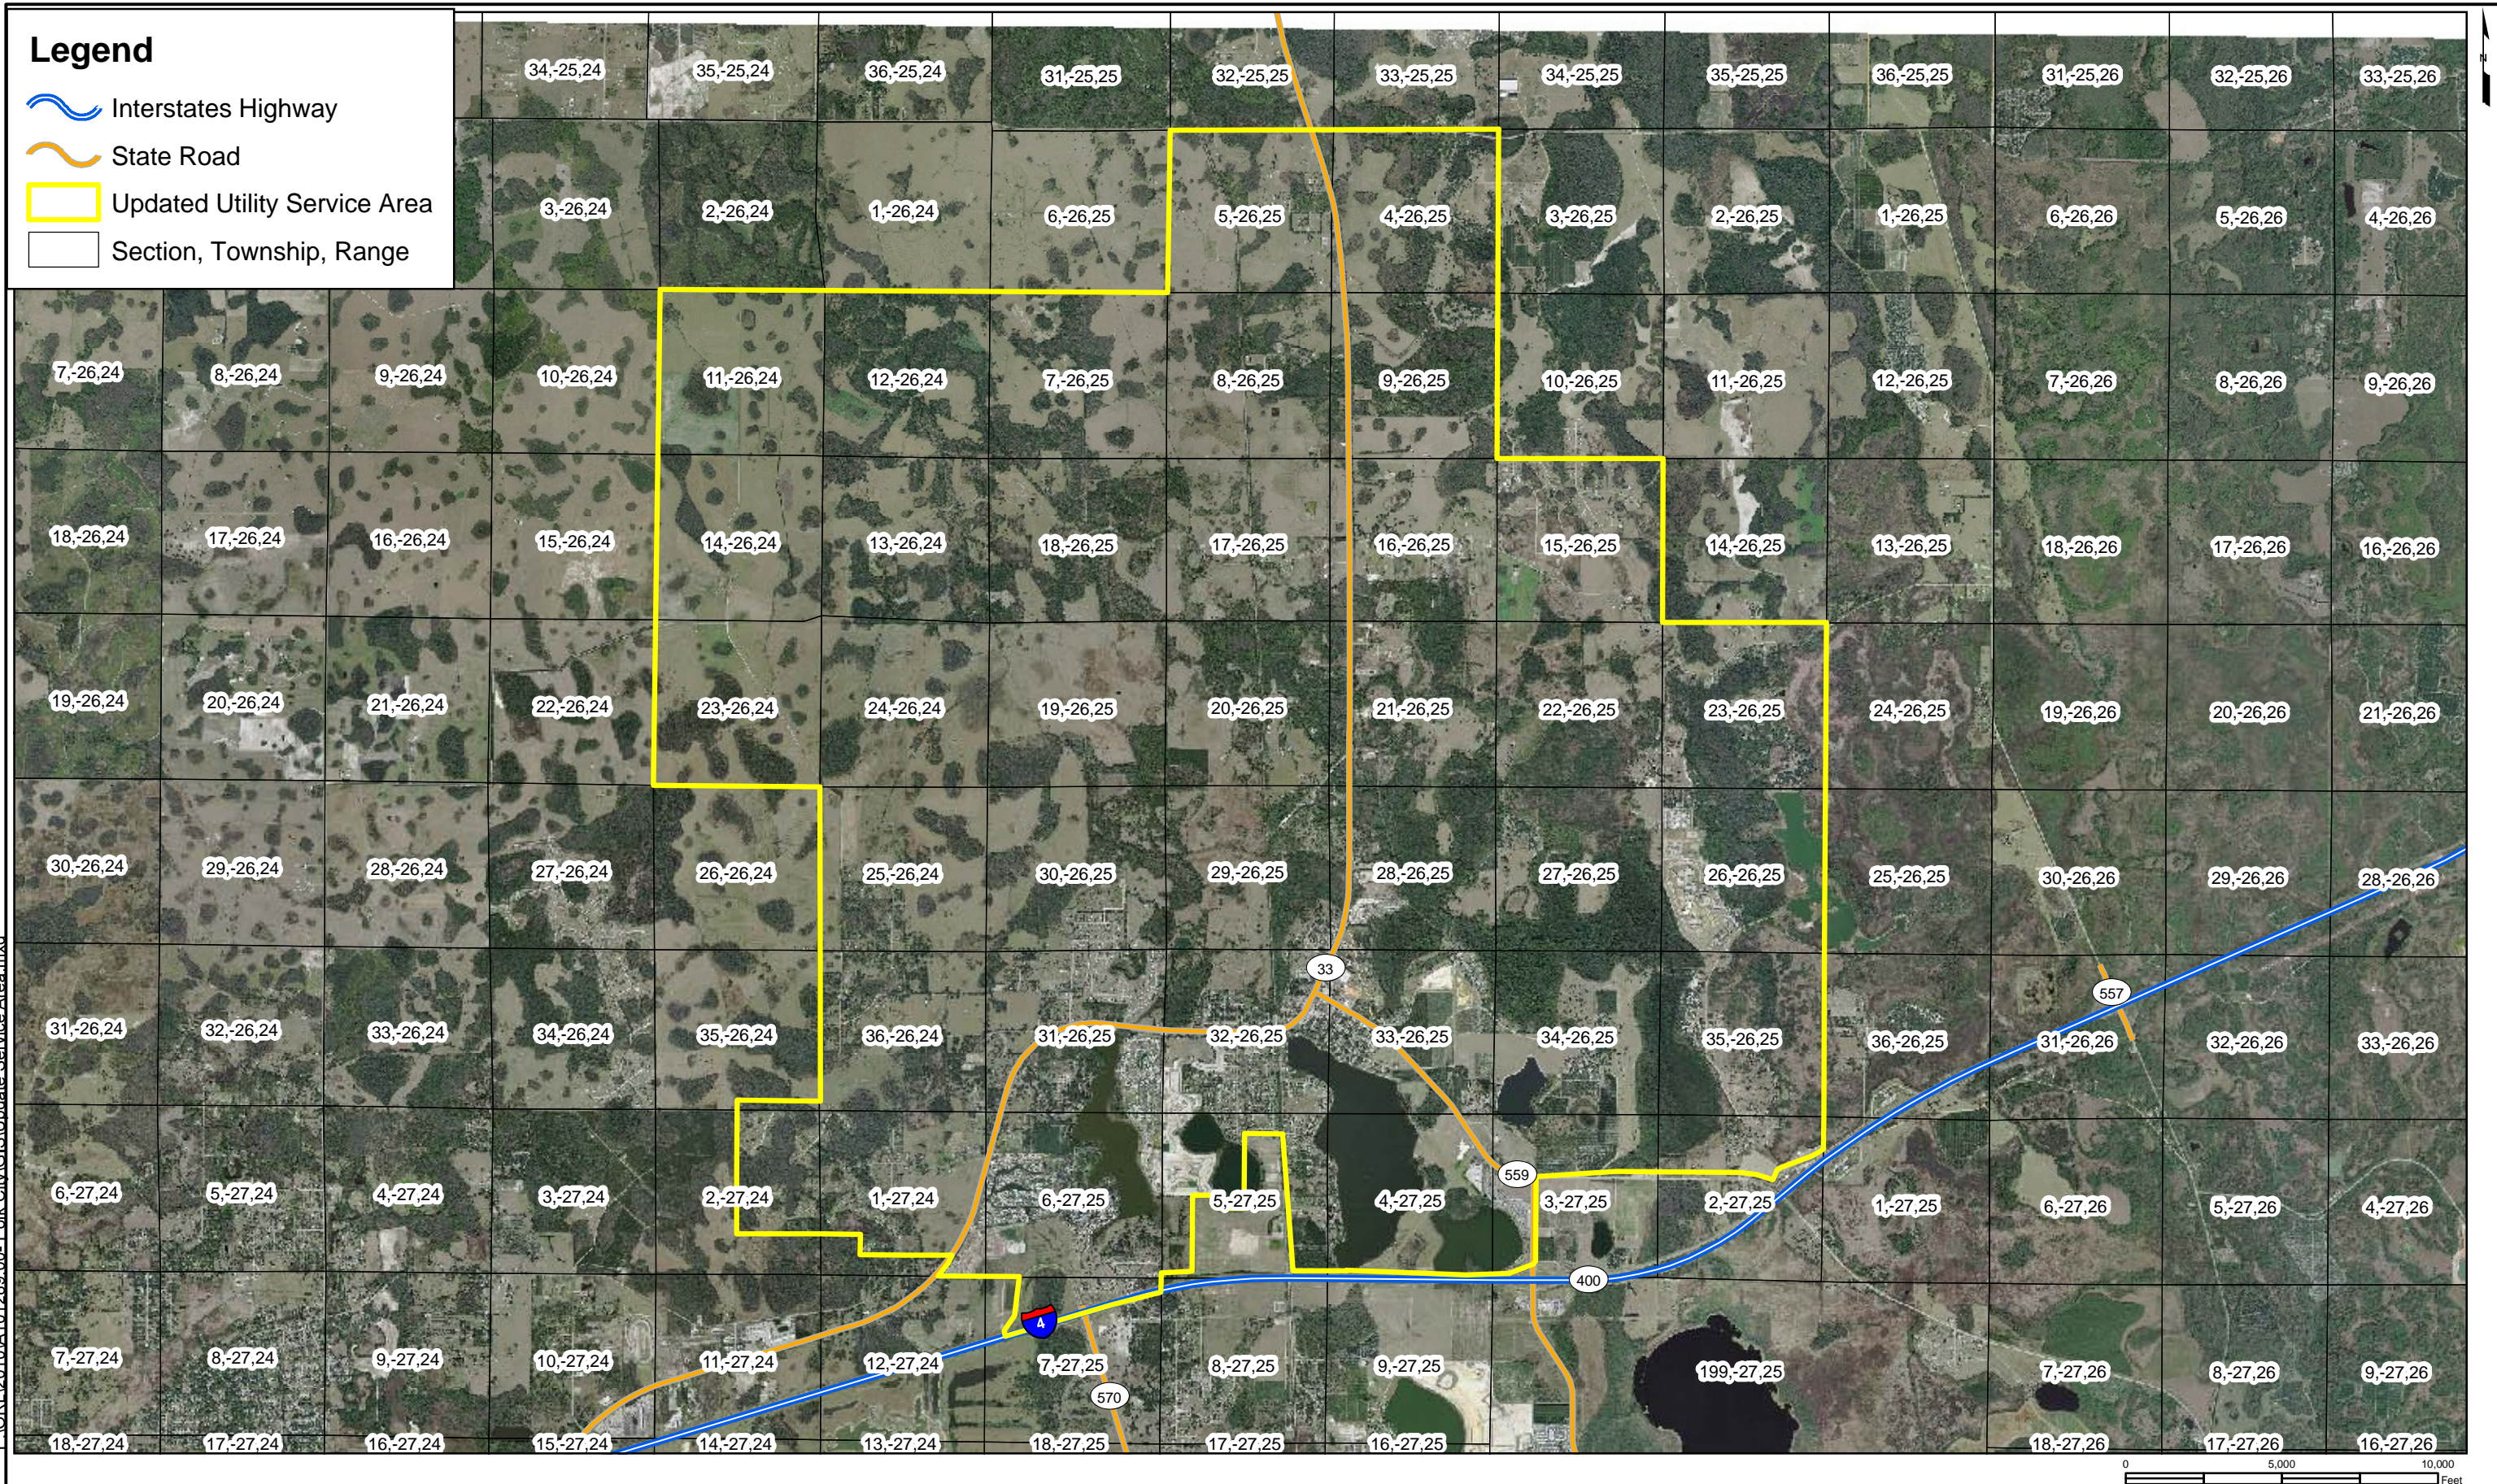

Legend

 Interstates Highway

 State Road

 Updated Utility Service Area

 Section, Township, Range

P:\ORL\2010\A101289.00_Polk_City\GIS\Update_Service_Area.mxd